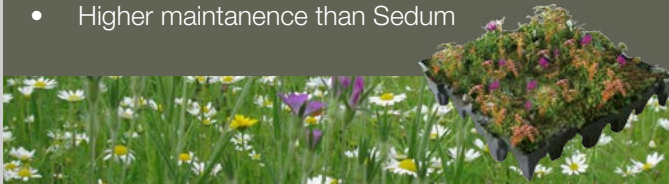

# What's in the kit?

GrufeTiles are extremely easy to install, simply clip them together, they also protect the waterproofing for a longer lasting roof.

Choose one of the following:

## Sedum GrufeTile

- No mowing, no watering and no re-planting
- Sedum is a perennial (evergreen) plant
- Fully established plants for instant impact
- Most common choice

## Sedum & Wildflower GrufeTile

- The ultimate bio-diverse roof, sedum is a perennial (evergreen) plant, with additional bursts of colour from the wildflower in Spring and Summer.
- Higher maintenance than Sedum